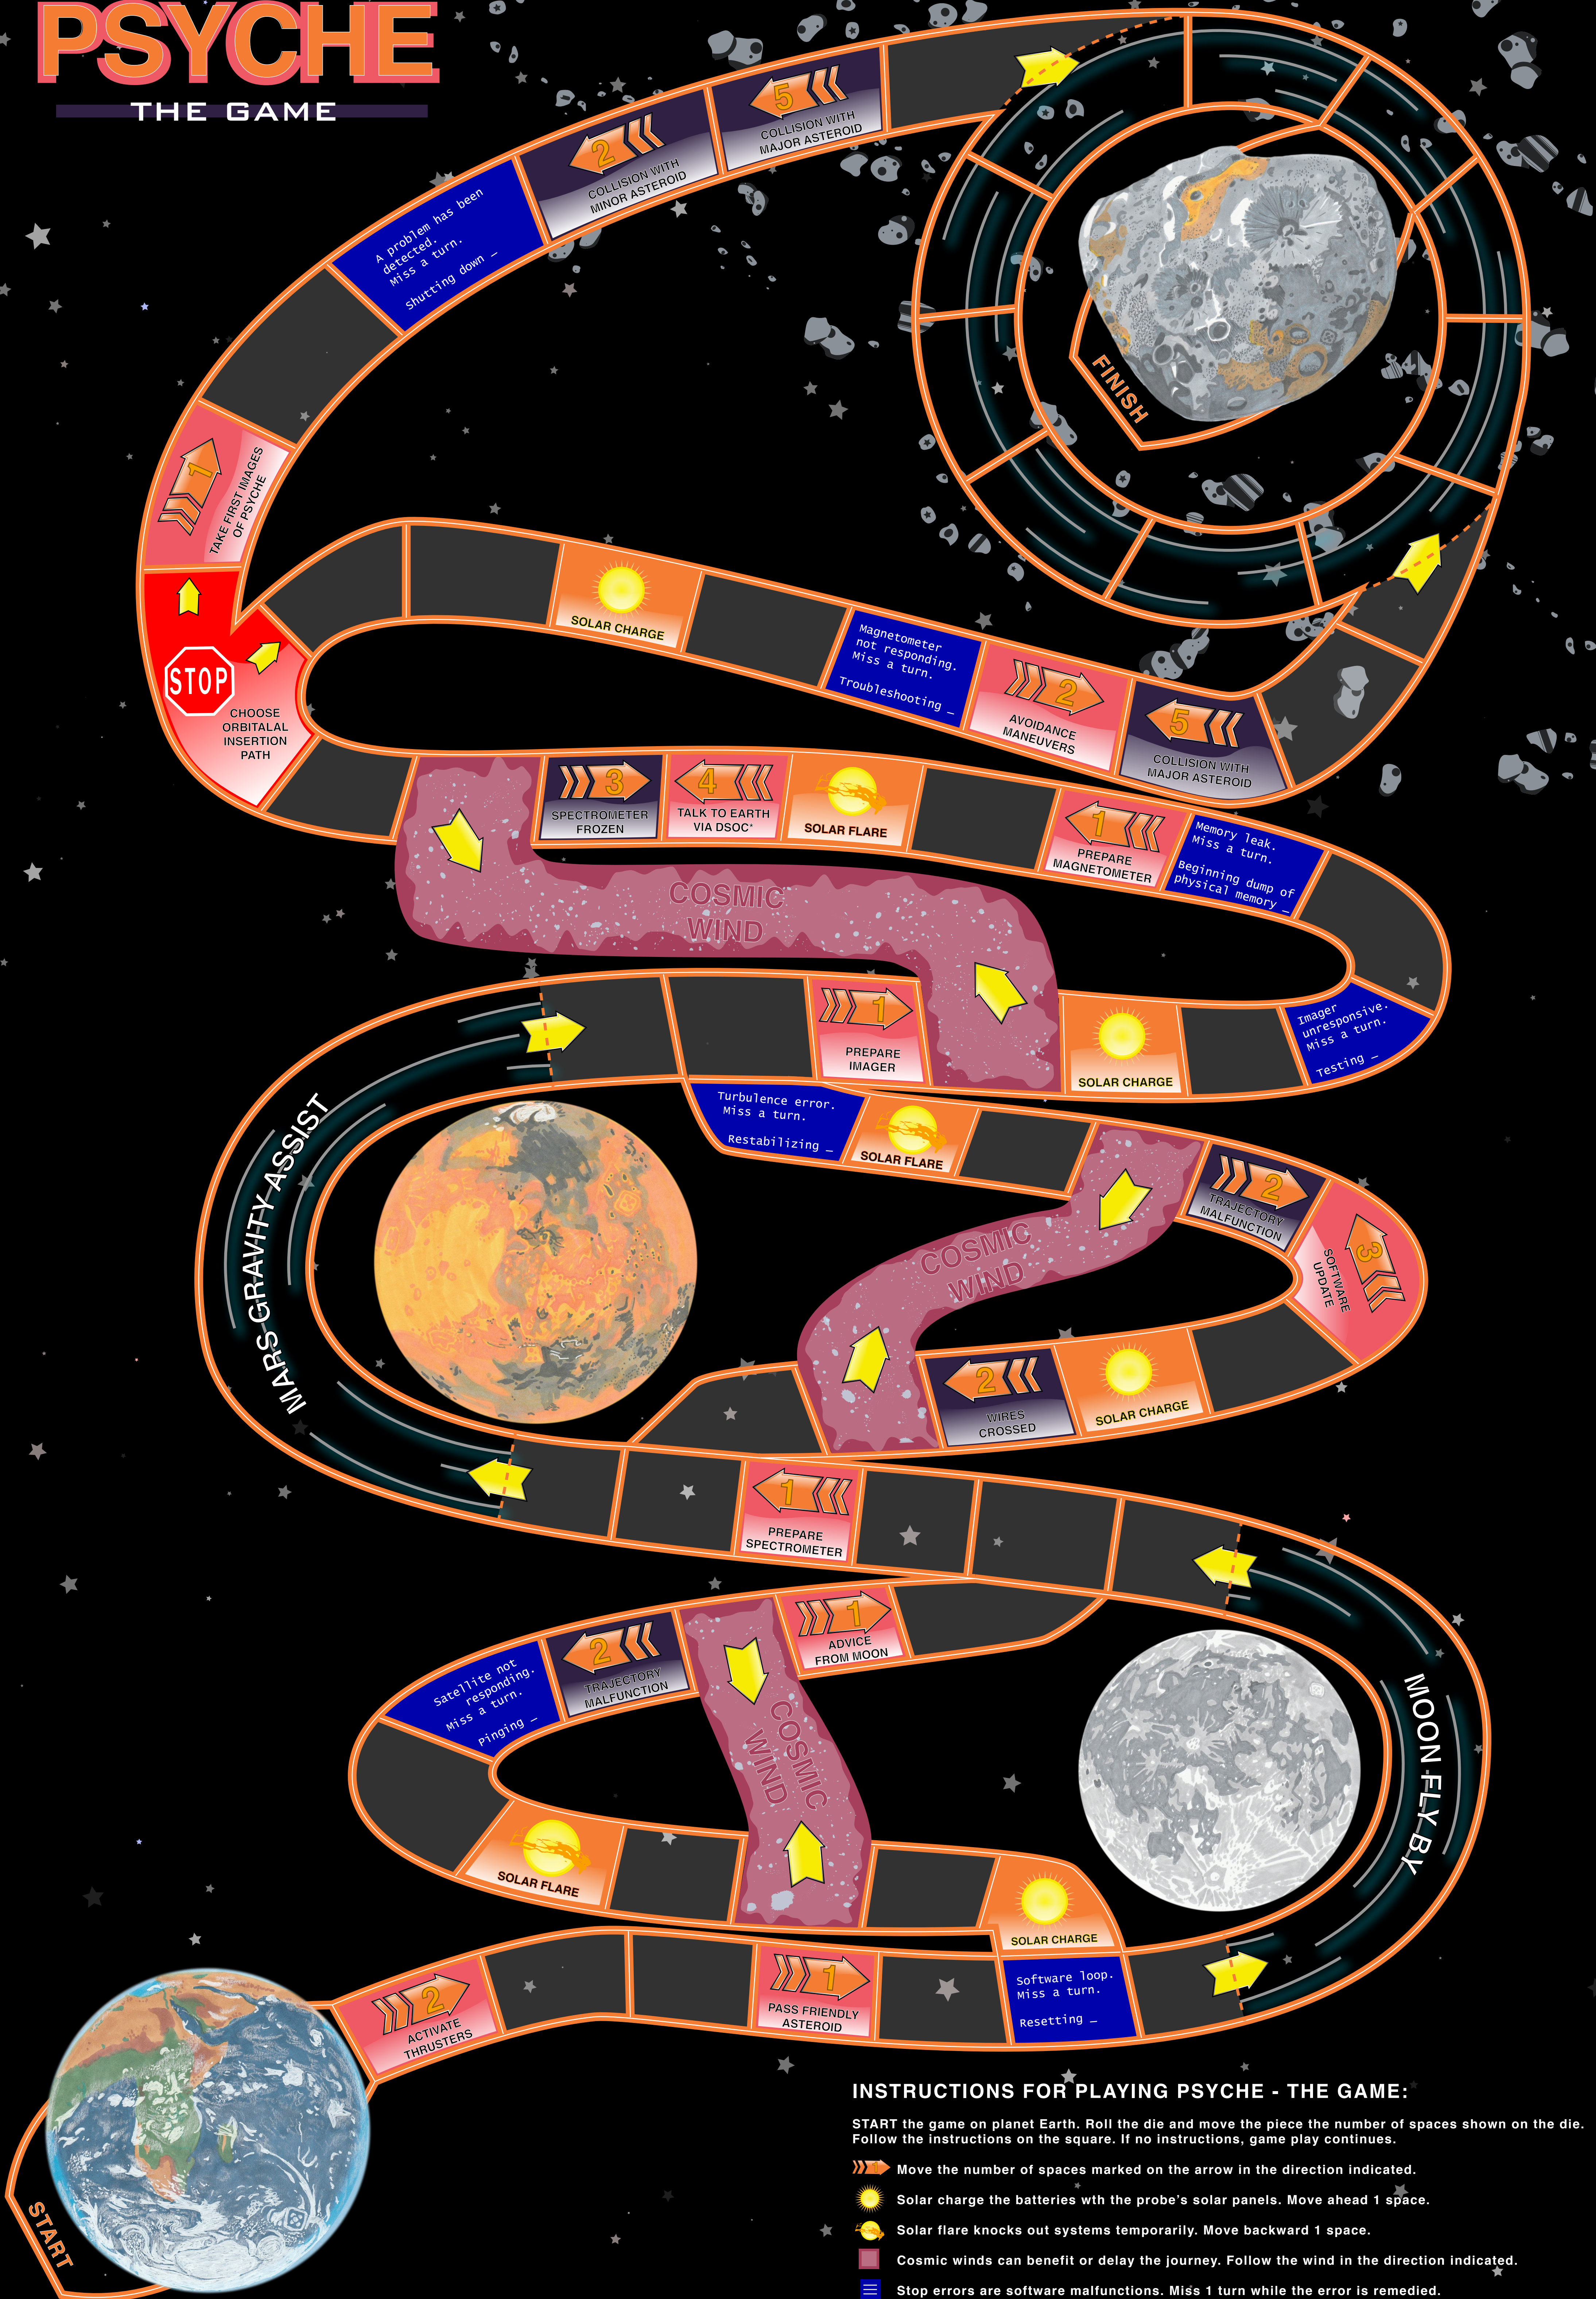

PSYCHE

THE GAME

INSTRUCTIONS FOR PLAYING PSYCHE - THE GAME:

START the game on planet Earth. Roll the die and move the piece the number of spaces shown on the die. Follow the instructions on the square. If no instructions, game play continues.

- Move the number of spaces marked on the arrow in the direction indicated.
- Solar charge the batteries with the probe's solar panels. Move ahead 1 space.
- Solar flare knocks out systems temporarily. Move backward 1 space.
- Cosmic winds can benefit or delay the journey. Follow the wind in the direction indicated.
- Stop errors are software malfunctions. Miss 1 turn while the error is remedied.
- Player must stop here and choose orbital insertion path. Once orbit is entered, continue in the same direction. To win, the exact number must be rolled on the die to land on FINISH.